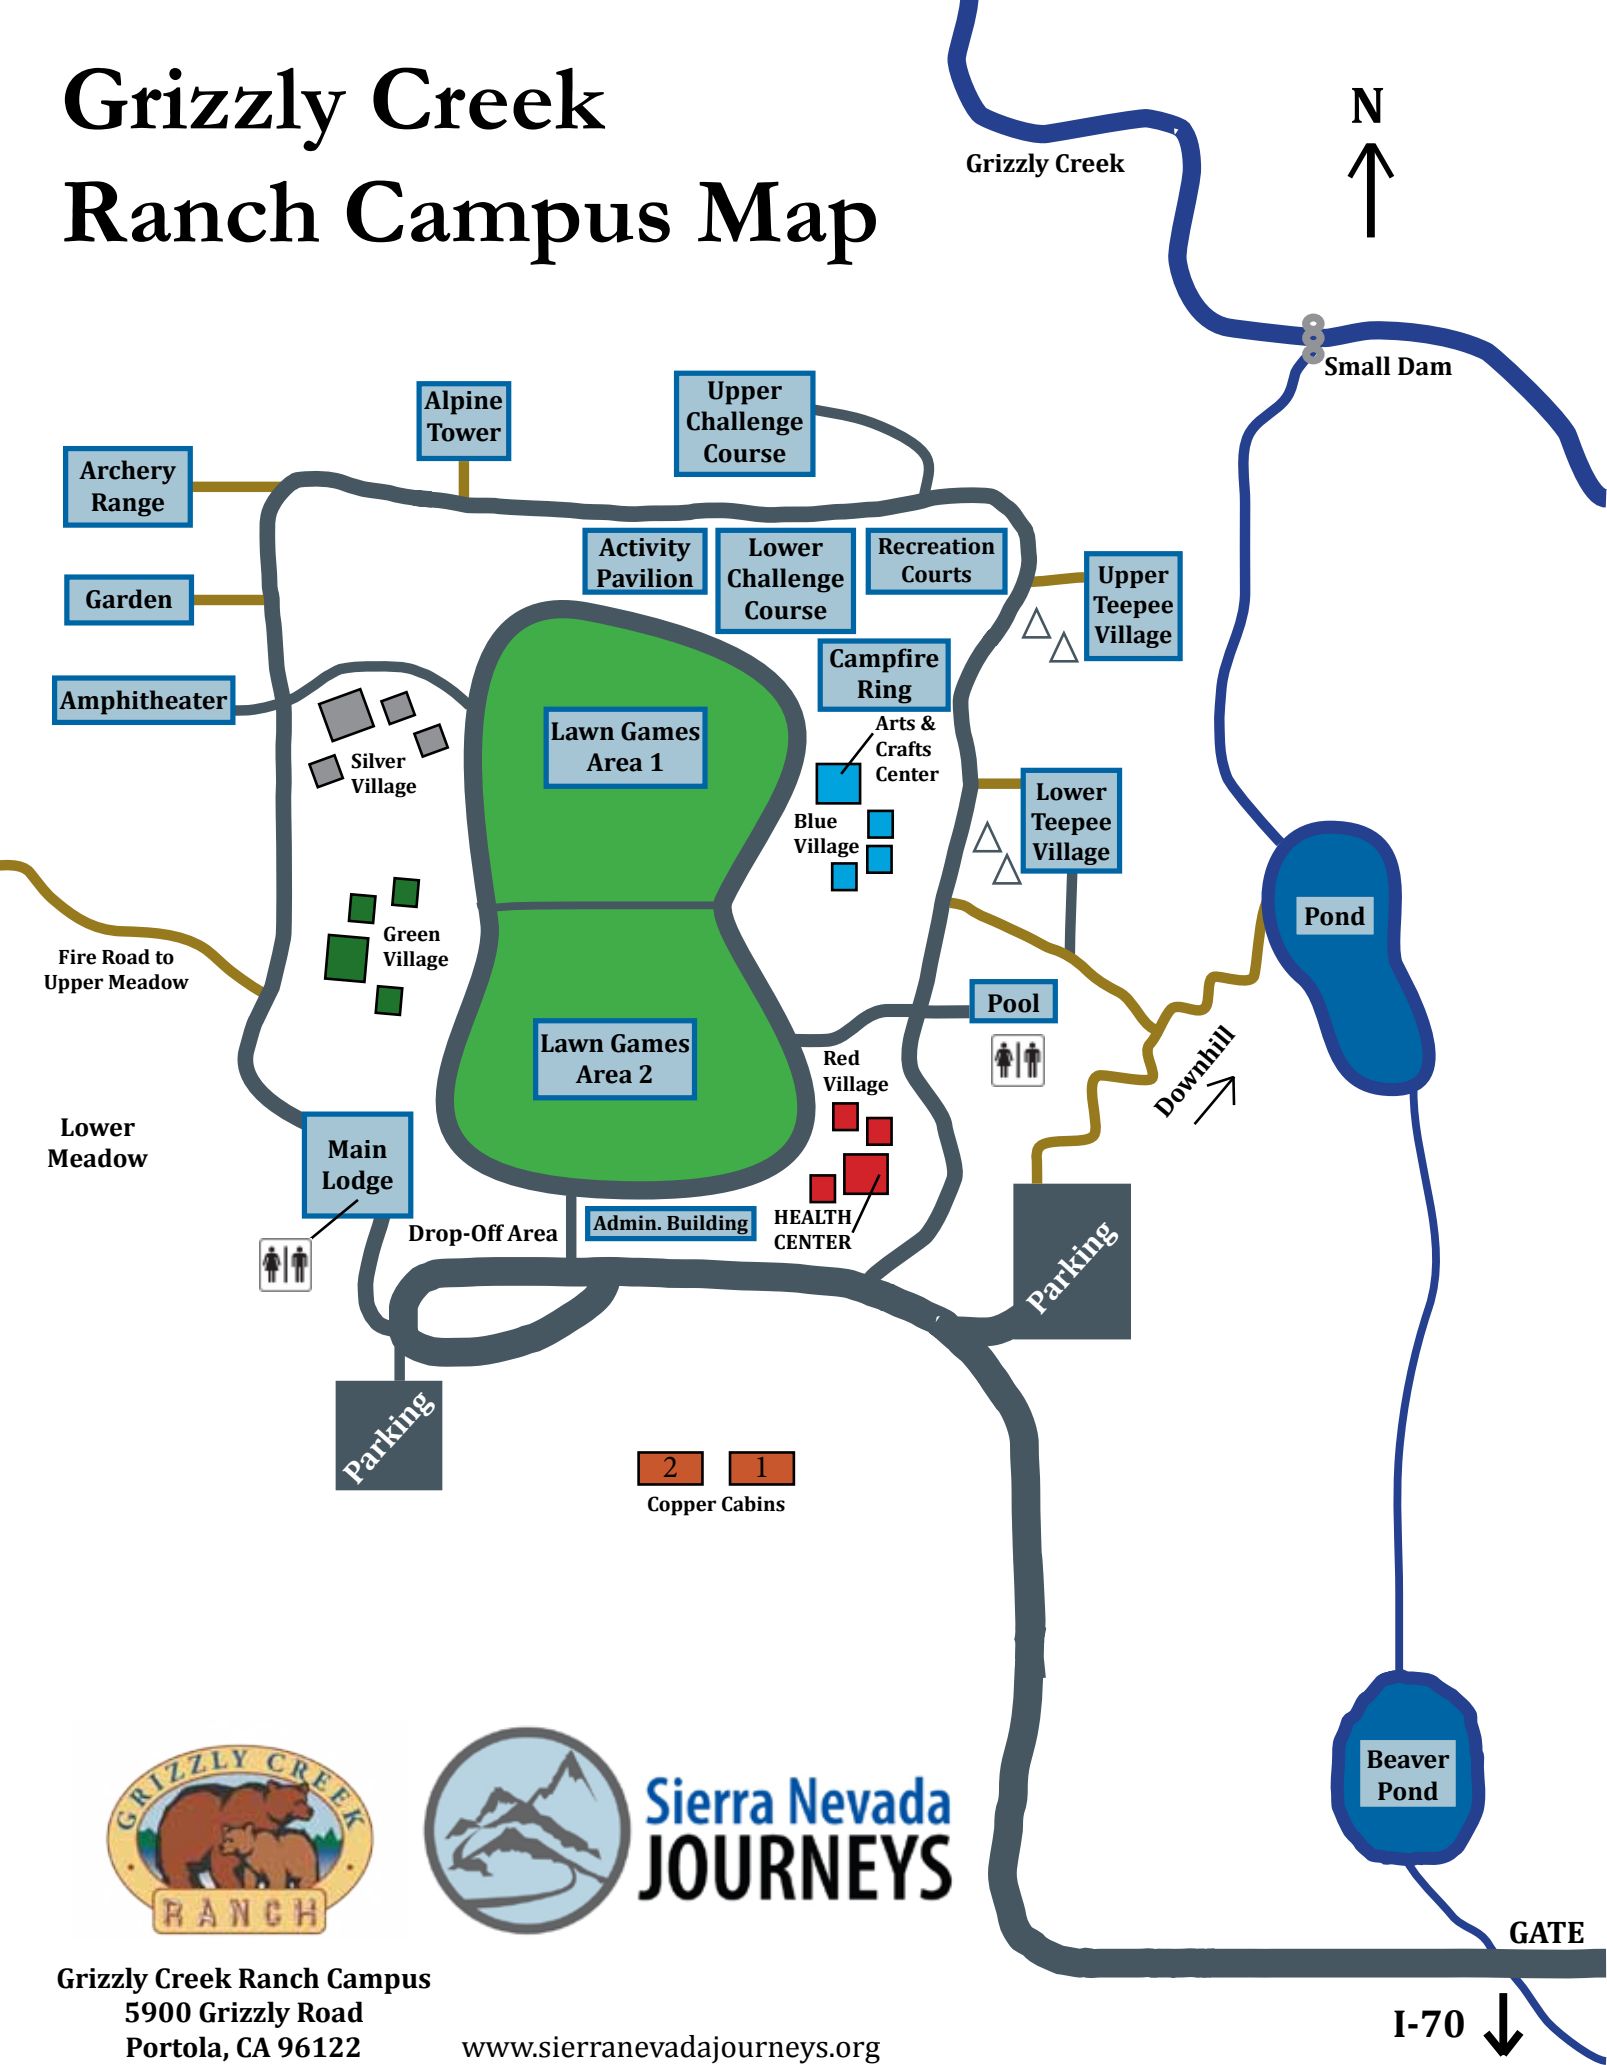

Grizzly Creek Ranch Campus Map

**Sierra Nevada
JOURNEYS**

Grizzly Creek Ranch Campus
5900 Grizzly Road
Portola, CA 96122

www.sierranevadajourneys.org

I-70 ↓